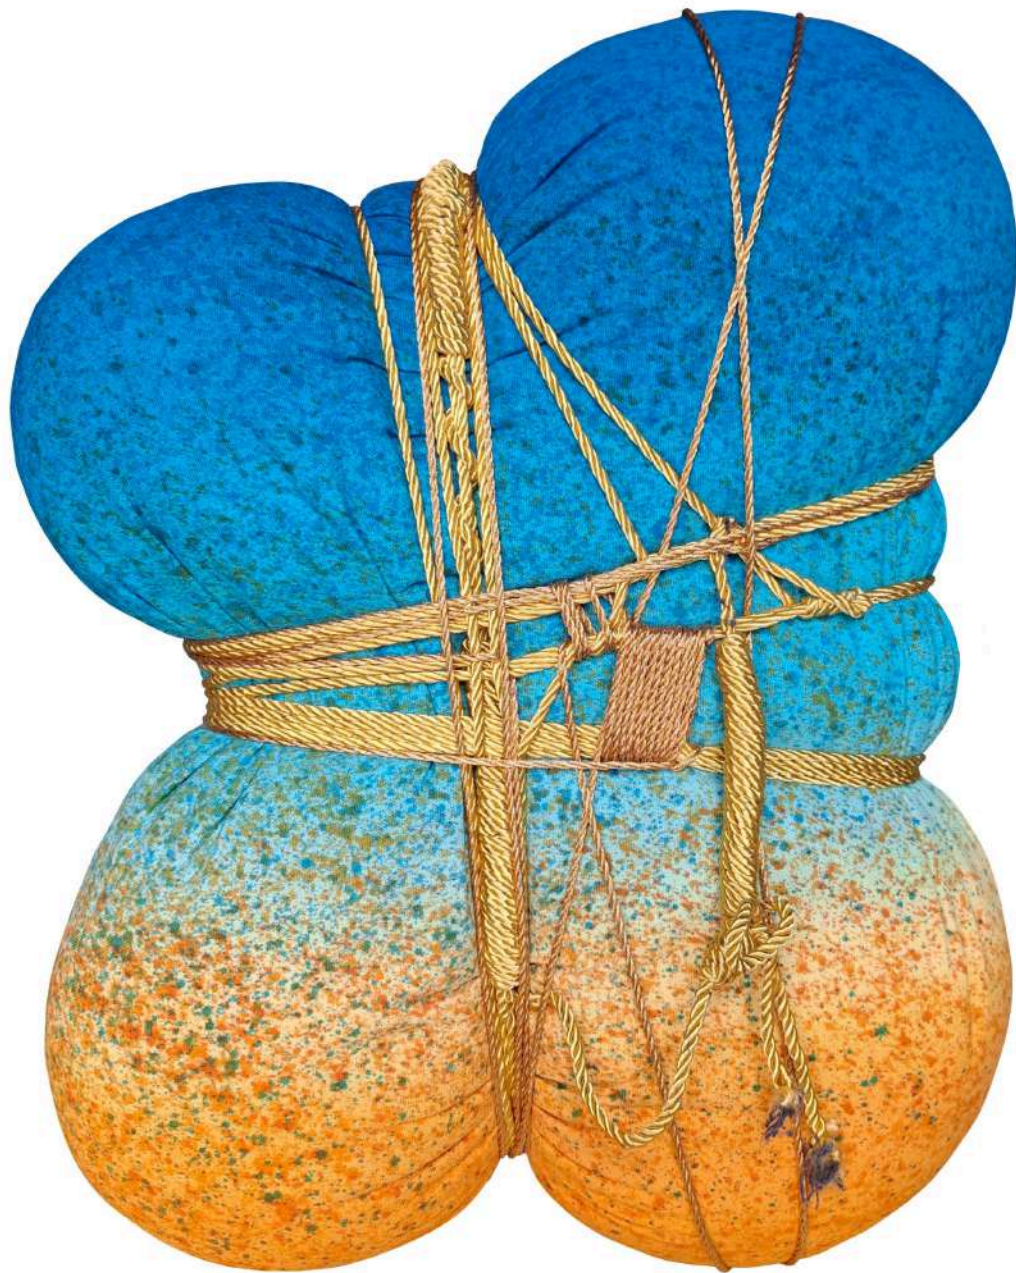

Gusti Kade

Repressive Erotics #2, Pangus Series

2026

58 x 46 x 10 cm

Gold cord and Remasol on raw canvas and sponge