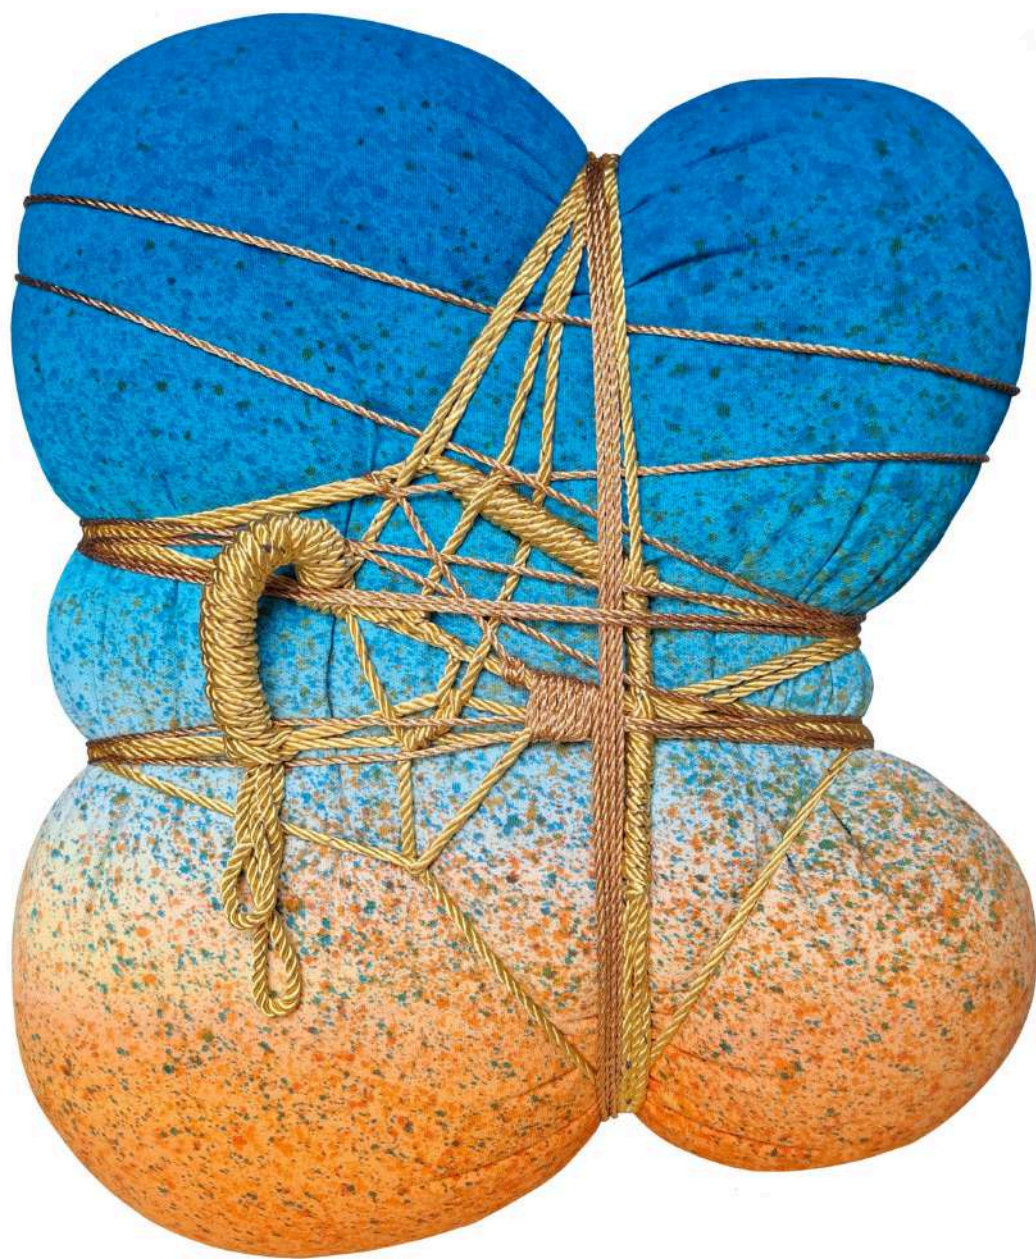

Gold cord and Remasol on raw canvas and sponge

Gusti Kade

Repressive Erotics #3, Pangus Series

2026

58 x 46 x 10 cm

Gold cord and Remasol on raw canvas and sponge

Gusti Kade

Repressive Erotics #3, P Angus Series