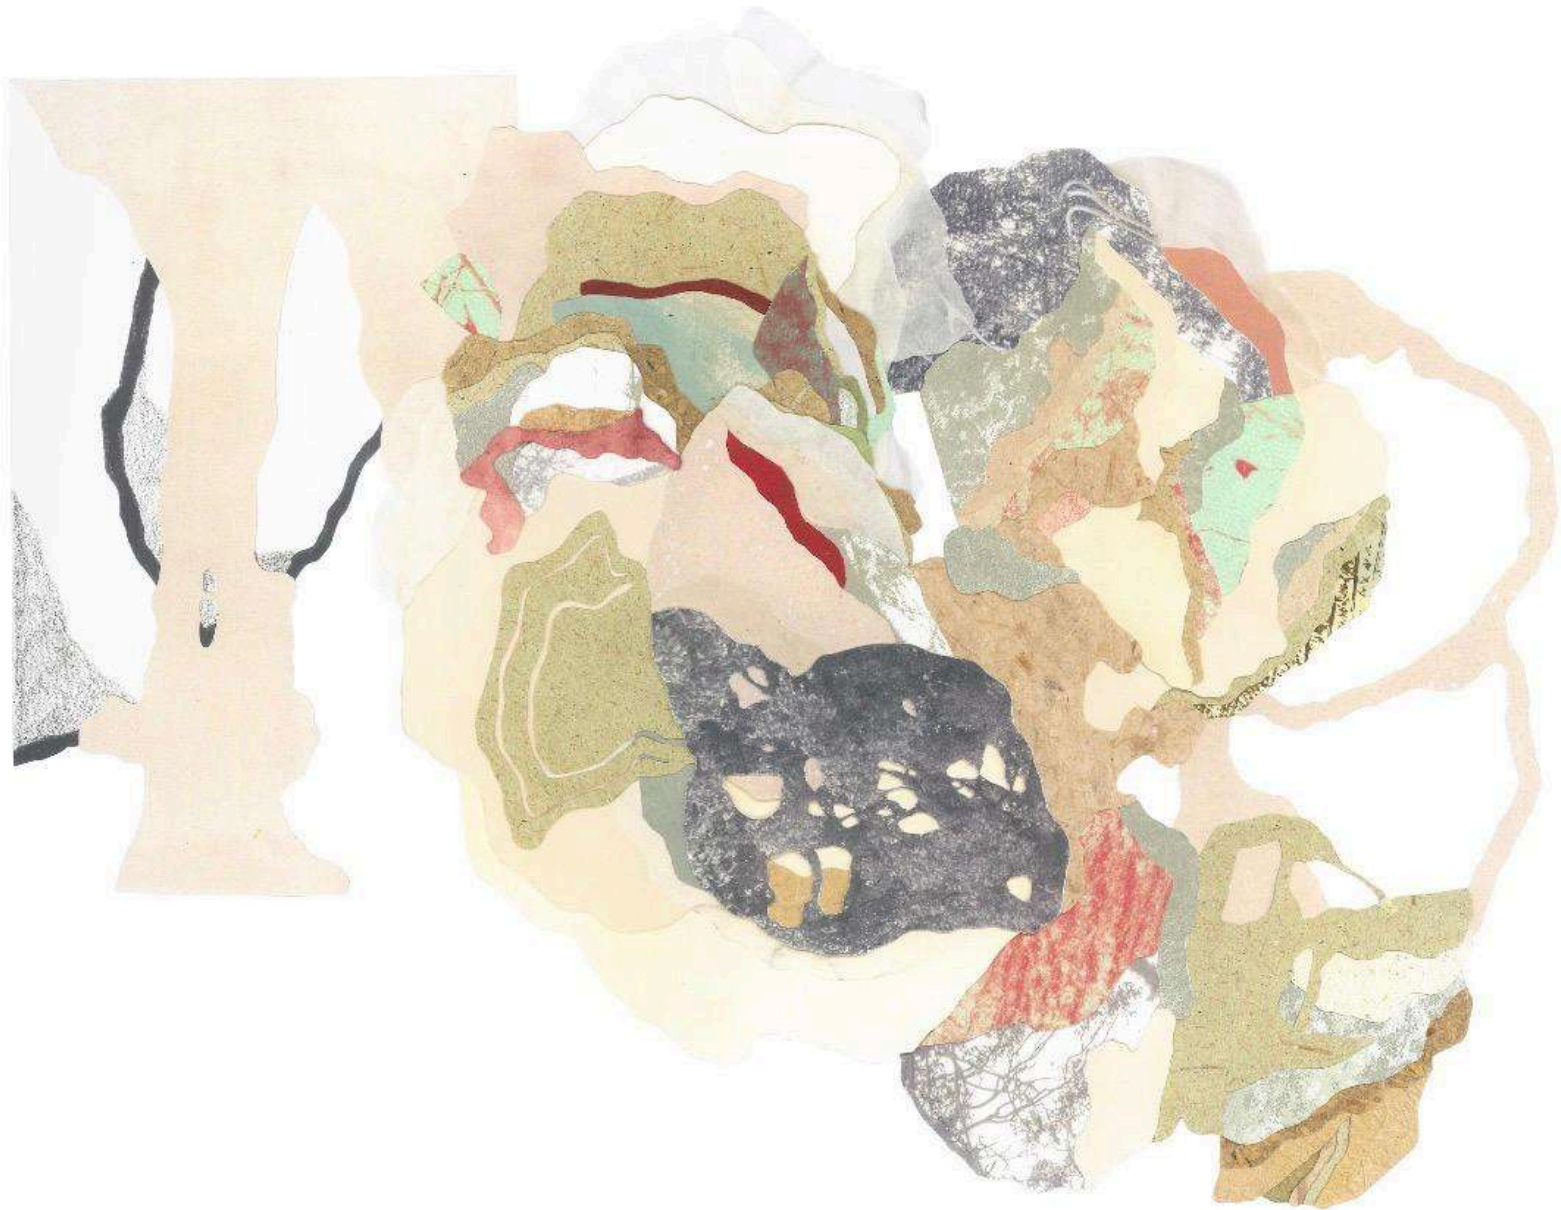

Irene Febry

Passage

2026

36 x 47 cm (Unframed) | 56 x 66.5 cm (Framed)

Mixed Media on a paper