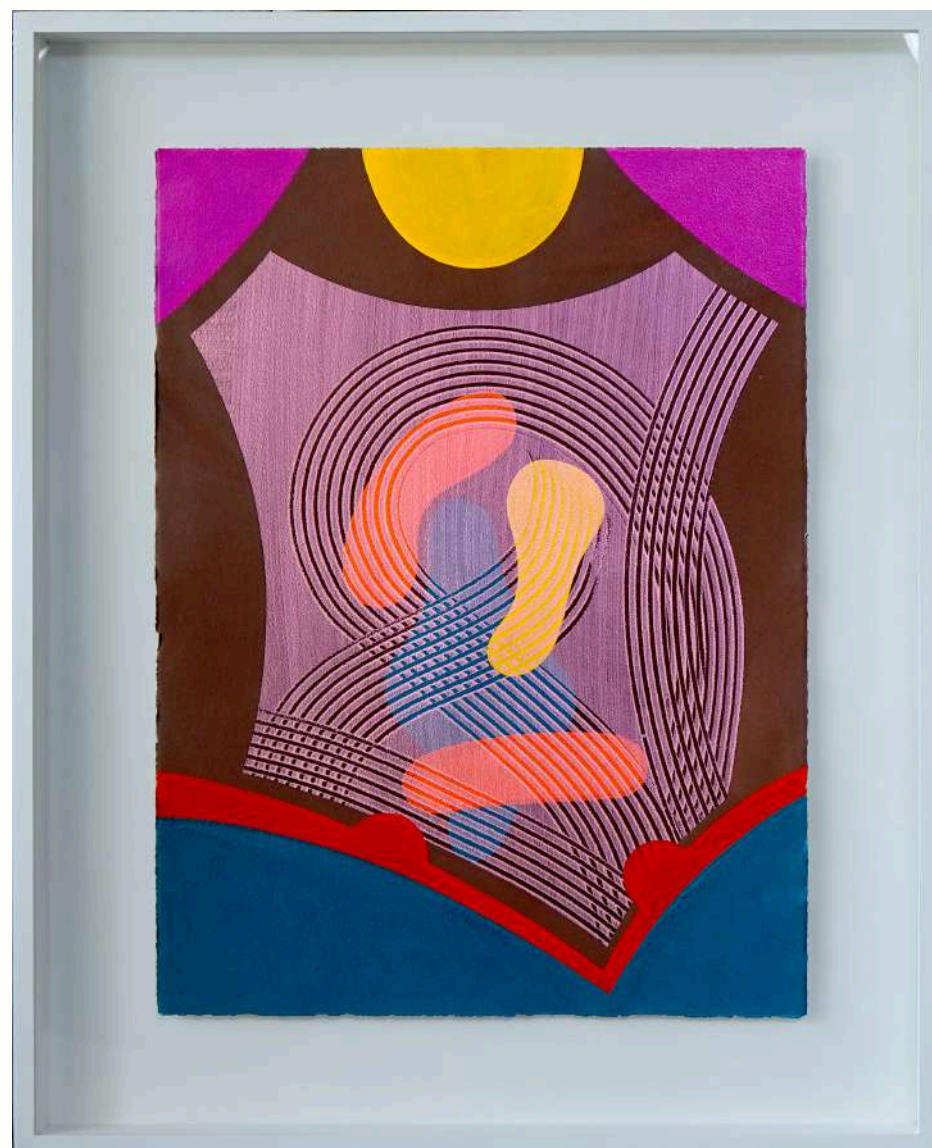

The Ground is Green

2025

77 x 56 cm

Acrylic on Paper